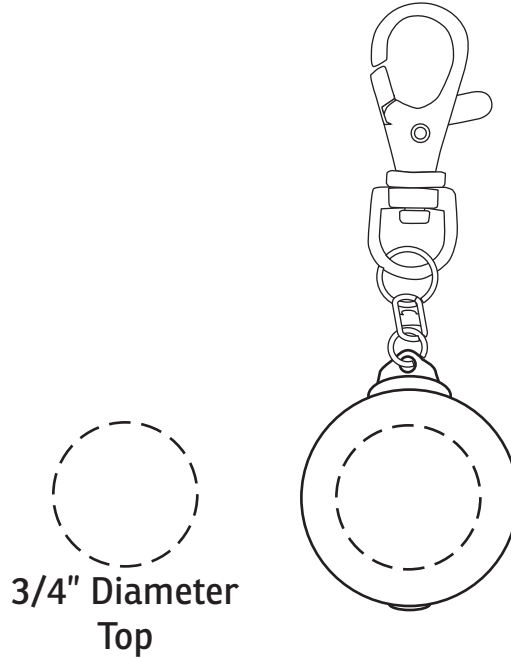

ACTUAL SIZE

Companion 5-Piece Mini Tech Cleaning Kit
WTE-CO26 - TOP

ACTUAL SIZE

Companion 5-Piece Mini Tech Cleaning Kit
WTE-CO26 - SIDE 1

ACTUAL SIZE

Companion 5-Piece Mini Tech Cleaning Kit
WTE-CO26 - SIDE 2

1/2" x 1"
Either Side

Item #	Description
WTE-CO26	Companion 5-Piece Mini Tech Cleaning Kit

Your artwork will be sized to max imprint area unless otherwise requested. Due to the orientation of some logos, your artwork may be sized smaller than the imprint area listed here or in the catalog to achieve a uniform, non-distorted imprint.