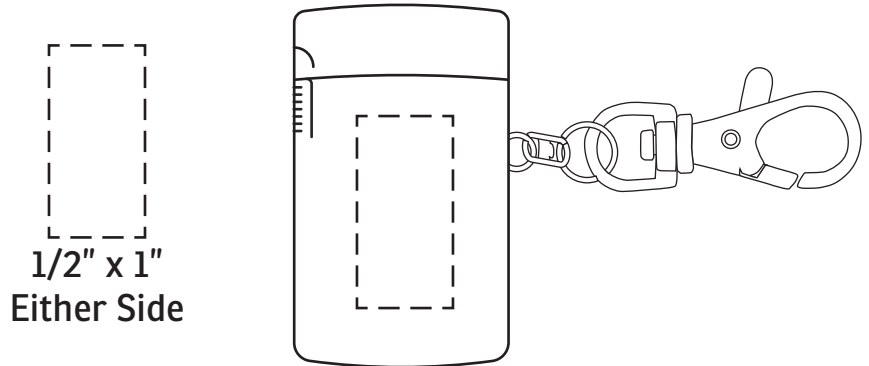

ACTUAL SIZE

Companion 5-Piece Mini Tech Cleaning Kit
WTE-CO26 - TOP

ACTUAL SIZE

Companion 5-Piece Mini Tech Cleaning Kit
WTE-CO26 - SIDE 1

ACTUAL SIZE

Companion 5-Piece Mini Tech Cleaning Kit
WTE-CO26 - SIDE 2

1/2" x 1"
Either Side

Item #	Description
WTE-CO26	Companion 5-Piece Mini Tech Cleaning Kit

Your artwork will be sized to max imprint area unless otherwise requested. Due to the orientation of some logos, your artwork may be sized smaller than the imprint area listed here or in the catalog to achieve a uniform, non-distorted imprint.