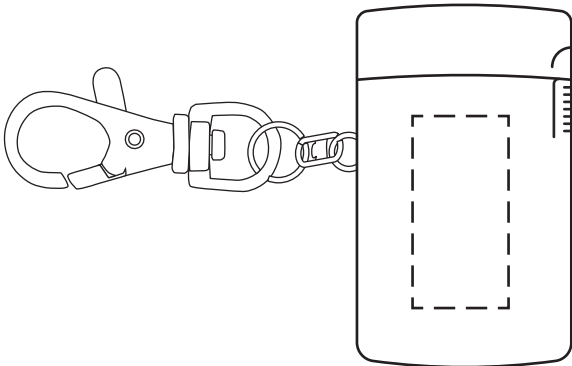

ACTUAL SIZE

Companion 5-Piece Mini Tech Cleaning Kit
WTE-CO26 - TOP

ACTUAL SIZE

Companion 5-Piece Mini Tech Cleaning Kit
WTE-CO26 - SIDE 1

ACTUAL SIZE

Companion 5-Piece Mini Tech Cleaning Kit
WTE-CO26 - SIDE 2

1/2" x 1"
Either Side

Item #	Description
WTE-CO26	Companion 5-Piece Mini Tech Cleaning Kit

Your artwork will be sized to max imprint area unless otherwise requested. Due to the orientation of some logos, your artwork may be sized smaller than the imprint area listed here or in the catalog to achieve a uniform, non-distorted imprint.