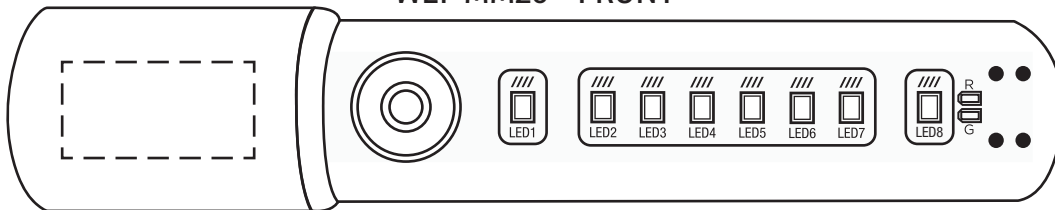

1" x 1/2"  
Front

2" x 1/4"  
Back

**ACTUAL SIZE**

Best Buddy Tools® Rechargeable Multi-Mode Zoom Flashlight  
WLT-MM26 - FRONT

**ACTUAL SIZE**

Best Buddy Tools® Rechargeable Multi-Mode Zoom Flashlight  
WLT-MM26 - BACK

Item #	Description
WLT-MM26	Best Buddy Tools® Rechargeable Multi-Mode Zoom Flashlight

Your artwork will be sized to max imprint area unless otherwise requested. Due to the orientation of some logos, your artwork may be sized smaller than the imprint area listed here or in the catalog to achieve a uniform, non-distorted imprint.