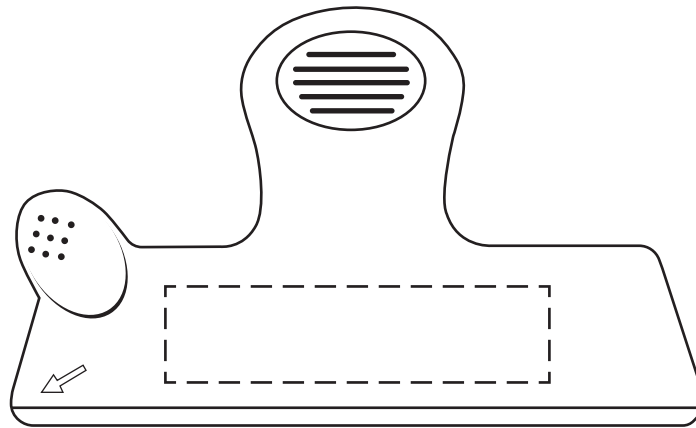

2" x 1/2"  
FRONT ONLY

**ACTUAL SIZE**

Gripper Magnetic Bag Clip with Knife Opener  
WHO-GR25 - FRONT

Item #	Description
WHO-GR25	Griper Magnetic Bag Clip with Knife Opener

Your artwork will be sized to max imprint area unless otherwise requested. Due to the orientation of some logos, your artwork may be sized smaller than the imprint area listed here or in the catalog to achieve a uniform, non-distorted imprint.