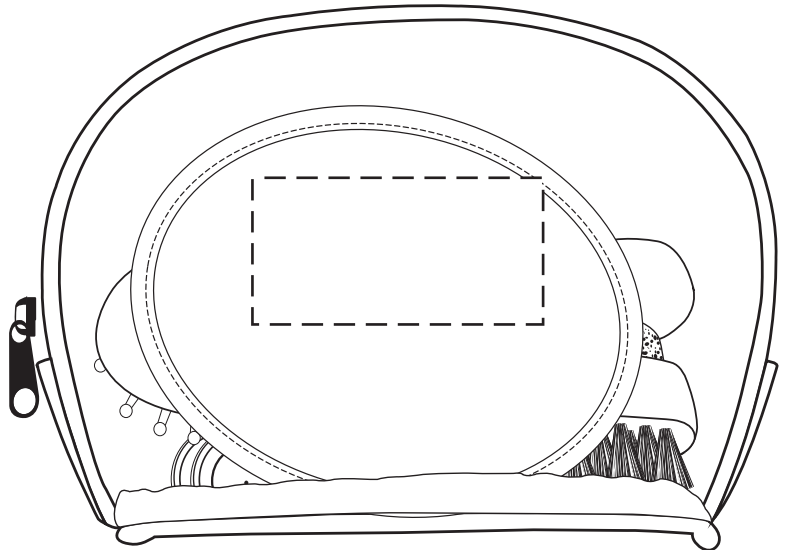

3 x 1-1/2"

**\*\*\*REDUCED TO 50% VIEWING\*\*\***

Naturally You Spa Kit  
WHF-NY11 - SIDE 1

**\*\*\*REDUCED TO 50% VIEWING\*\*\***

Naturally You Spa Kit  
WHF-NY11 - SIDE 2

Item #	Description
WHF-NY11	NATURALLY YOU SPA KIT

Your artwork will be sized to max imprint area unless otherwise requested. Due to the orientation of some logos, your artwork may be sized smaller than the imprint area listed here or in the catalog to achieve a uniform, non-distorted imprint.