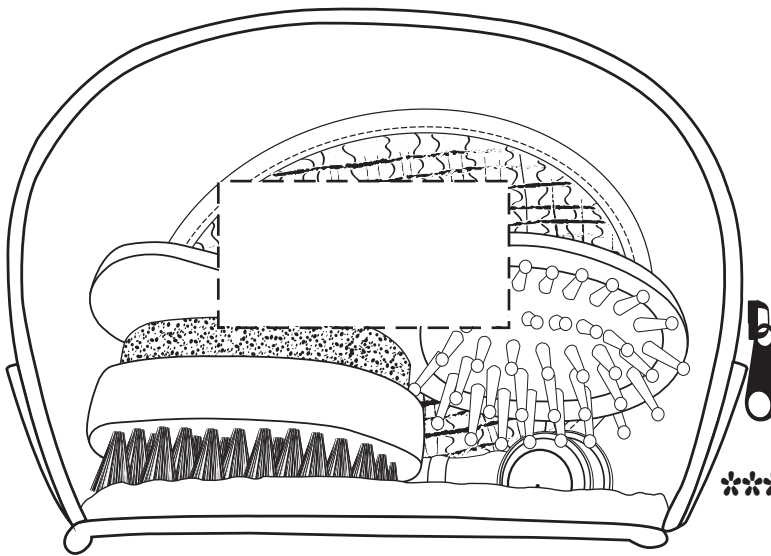

3 x 1-1/2"

**\*\*\*REDUCED TO 50% VIEWING\*\*\***

Naturally You Spa Kit  
WHF-NY11 - SIDE 1

**\*\*\*REDUCED TO 50% VIEWING\*\*\***

Naturally You Spa Kit  
WHF-NY11 - SIDE 2

Item #	Description
WHF-NY11	NATURALLY YOU SPA KIT

Your artwork will be sized to max imprint area unless otherwise requested. Due to the orientation of some logos, your artwork may be sized smaller than the imprint area listed here or in the catalog to achieve a uniform, non-distorted imprint.