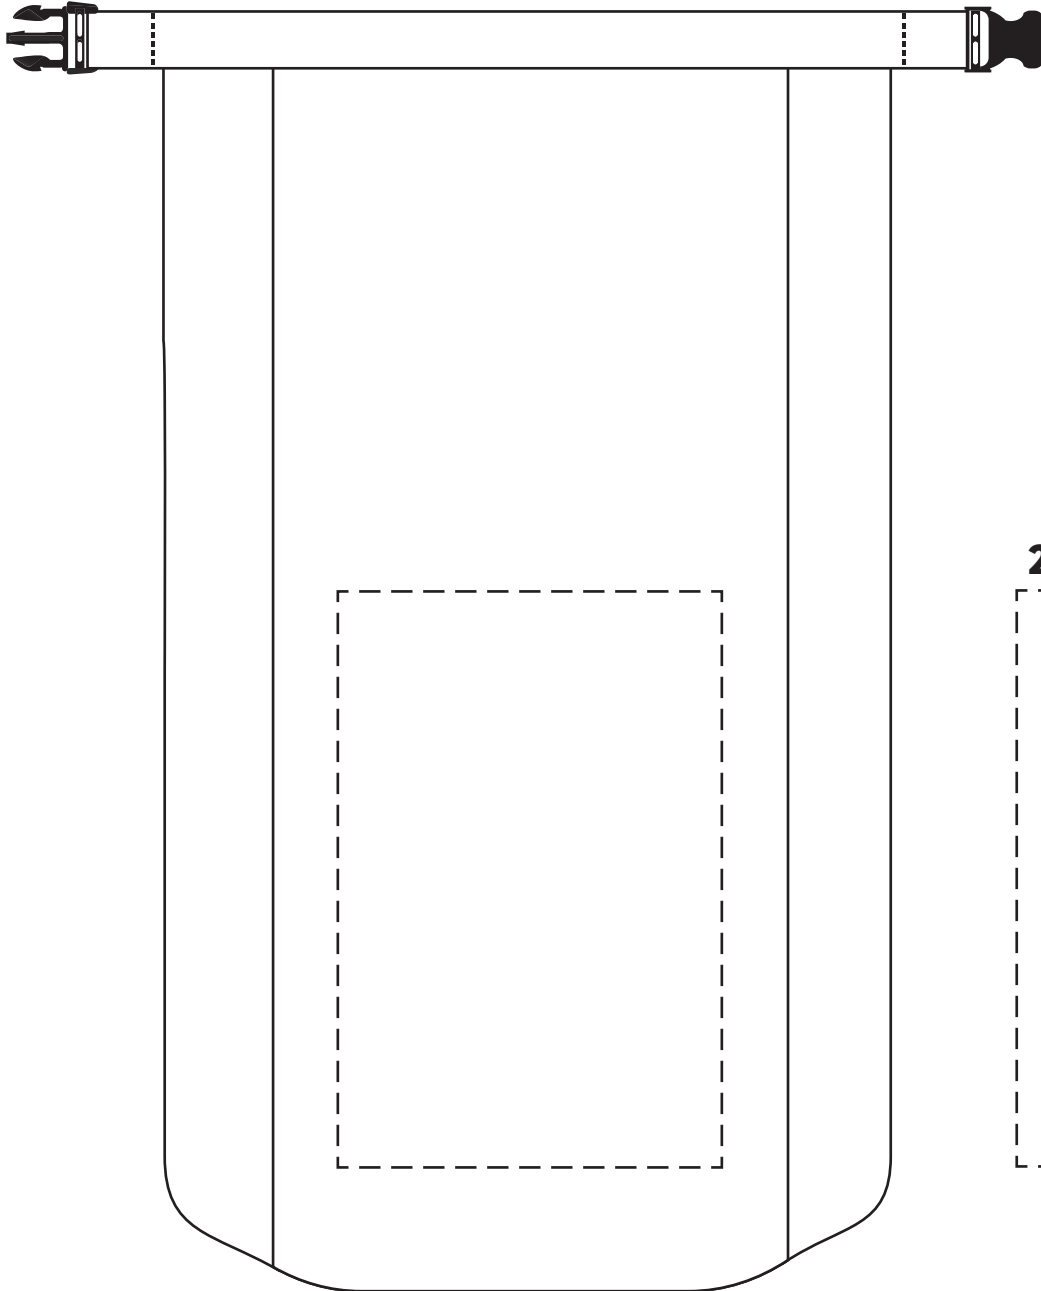

**25% FOR VIEWING**

25 Liter Polyester Waterproof Backpack  
WBA-PW20

**25% FOR VIEWING**

8" x 12"

Disclaimer: The logo may not display completely when rolled

Item #	Description
WBA-PW20	25 Liter Polyester Waterproof Backpack

Your artwork will be sized to max imprint area unless otherwise requested. Due to the orientation of some logos, your artwork may be sized smaller than the imprint area listed here or in the catalog to achieve a uniform, non-distorted imprint.