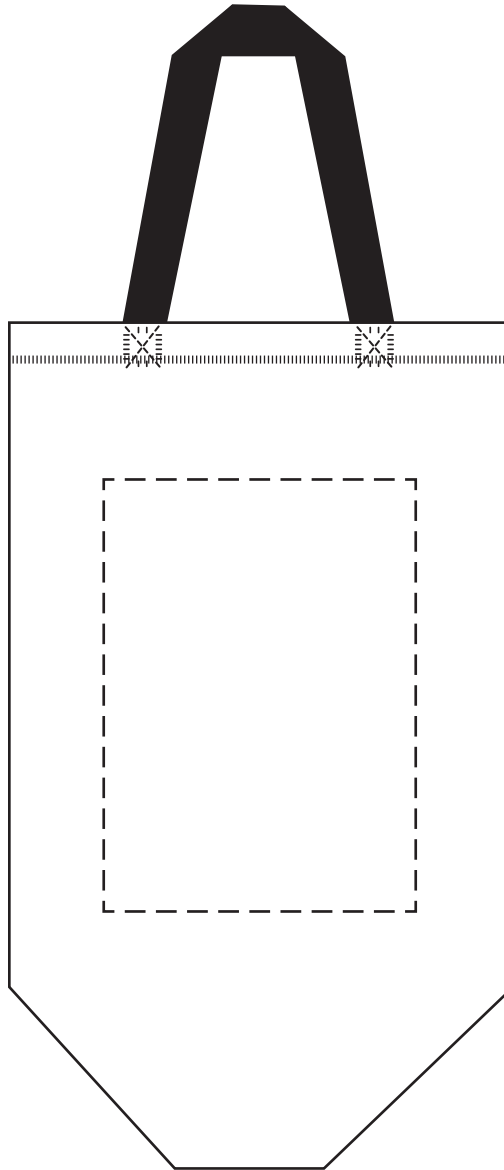

**25% FOR VIEWING**

Calypso 75GSM Recycled Non-Woven  
Polypropylene Heat-Sealed Insulated Tote  
WBA-CY25 - SIDE 1

**50% FOR VIEWING**

6-1/2" x 9"

Item #	Description
WBA-CY25	Calypso 75GSM Recycled Non-Woven Polypropylene Heat-Sealed Insulated Tote

Your artwork will be sized to max imprint area unless otherwise requested. Due to the orientation of some logos, your artwork may be sized smaller than the imprint area listed here or in the catalog to achieve a uniform, non-distorted imprint.