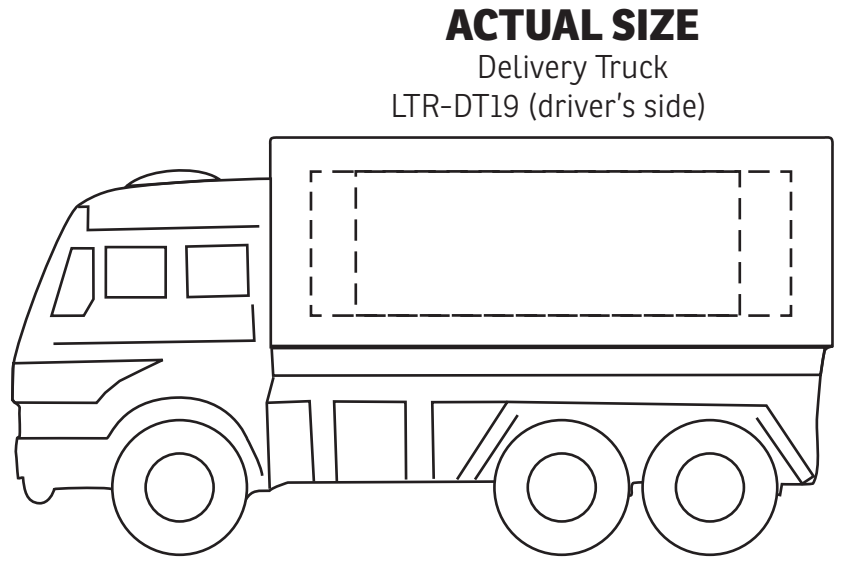

2" x 3/4"
Either Side
(PAD)

2-1/2" x 3/4"
Either Side
(DIGITAL)

ACTUAL SIZE
Delivery Truck
LTR-DT19 (passenger side)

2" x 1"
Top
(PAD)

ACTUAL SIZE
Delivery Truck
LTR-DT19 (Top)

2-1/2" x 1-1/8"
Top
(DIGITAL)

Item #	Description
--------	-------------

LTR-DT19	Delivery Truck Stress Reliever
----------	--------------------------------

Your artwork will be sized to max imprint area unless otherwise requested. Due to the orientation of some logos, your artwork may be sized smaller than the imprint area listed here or in the catalog to achieve a uniform, non-distorted imprint.