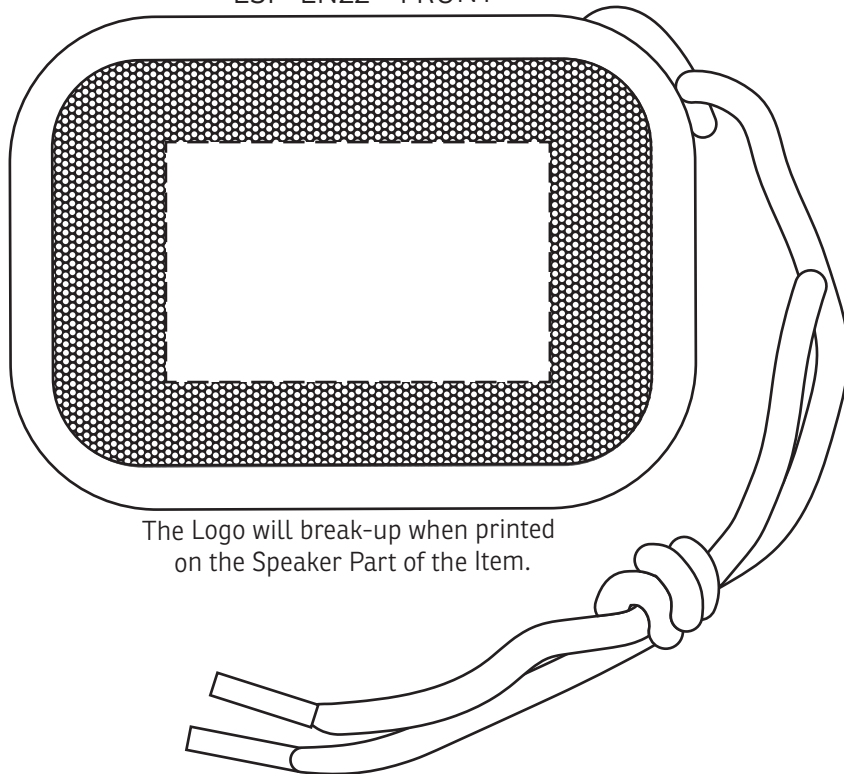

## ACTUAL SIZE

Encore Waterproof Wireless Speaker  
ESP-EN22 - FRONT

The Logo will break-up when printed  
on the Speaker Part of the Item.

Item #	Description
ESP-EN22	Encore Waterproof Wireless Speaker

Your artwork will be sized to max imprint area unless otherwise requested. Due to the orientation of some logos, your artwork may be sized smaller than the imprint area listed here or in the catalog to achieve a uniform, non-distorted imprint.