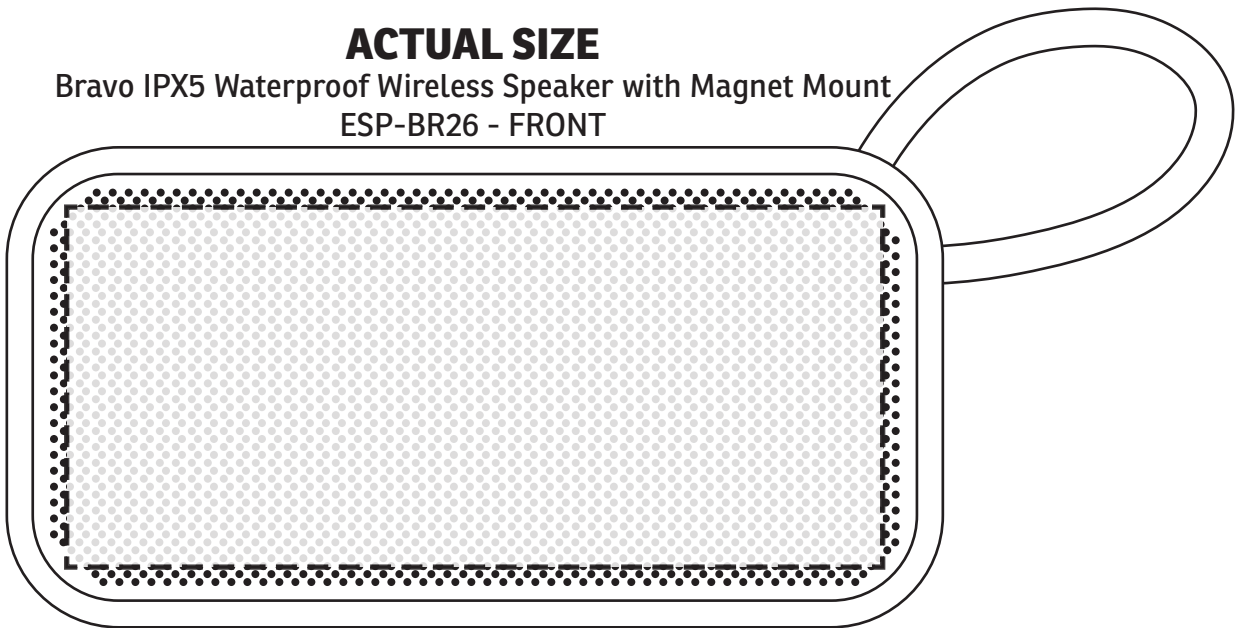

4-1/4" x 1-7/8"
DIGITAL

MIN FONT IS 20 PTS ON THIS ITEM

ACTUAL SIZE

Bravo IPX5 Waterproof Wireless Speaker with Magnet Mount
ESP-BR26 - FRONT

The Logo will break-up when printed
on the Speaker Part of the Item.

Item #	Description
ESP-BR26	Bravo IPX5 Waterproof Wireless Speaker with Magnet Mount

Your artwork will be sized to max imprint area unless otherwise requested. Due to the orientation of some logos, your artwork may be sized smaller than the imprint area listed here or in the catalog to achieve a uniform, non-distorted imprint.