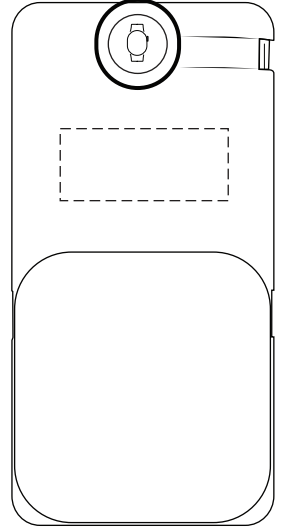

# PAD

**50% VIEWING**  
Diplomat 10000mAh 20W PD Power Bank  
EPB-DP26 - WHITE- FRONT  
PAD

**50% VIEWING**  
Diplomat 10000mAh 20W PD Power Bank  
EPB-DP26 - WHITE- BACK  
PAD

Default

2" X 1"  
FRONT

1-3/4" X 3/4"  
BACK

# DIGITAL

**50% VIEWING**  
Diplomat 10000mAh 20W PD Power Bank  
EPB-DP26 - WHITE- FRONT  
DIGITAL

**50% VIEWING**  
Diplomat 10000mAh 20W PD Power Bank  
EPB-DP26 - WHITE- BACK  
DIGITAL

Default

2" X 1"  
FRONT

1-3/4" X 3/4"  
BACK

Item #	Description
EPB-DP26	Diplomat 10000mAh 20W PD Power Bank

Your artwork will be sized to max imprint area unless otherwise requested. Due to the orientation of some logos, your artwork may be sized smaller than the imprint area listed here or in the catalog to achieve a uniform, non-distorted imprint.