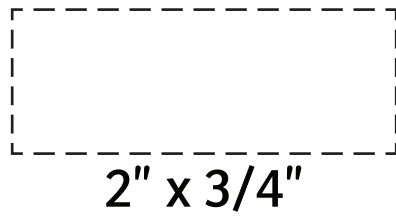

ACTUAL SIZE

Array 15000mAh 20W Magnetic Wireless Power Bank
EPB-AR26 - BLACK - FRONT

Item #	Description
EPB-AR26	Array 15000mAh 20W Magnetic Wireless Power Bank

Your artwork will be sized to max imprint area unless otherwise requested. Due to the orientation of some logos, your artwork may be sized smaller than the imprint area listed here or in the catalog to achieve a uniform, non-distorted imprint.