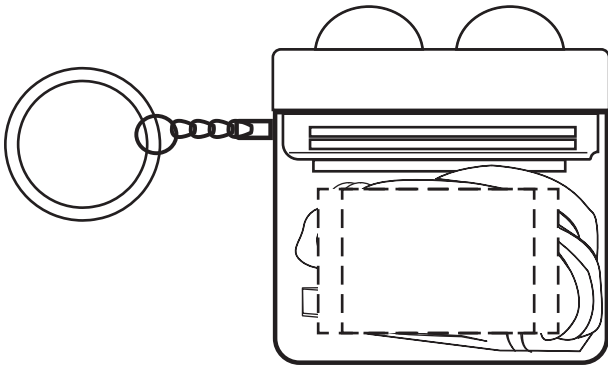

1" x 3/4"
PAD

1-1/4" x 3/4"
DIGITAL

ACTUAL SIZE

Push Pop Charging Cable
with Keyring & Screen Cleaner
EAC-PP26 - FRONT

ACTUAL SIZE

Push Pop Charging Cable
with Keyring & Screen Cleaner
EAC-PP26 - BACK

Item #	Description
EAC-PP26	Push Pop Charging Cable with Keyring & Screen Cleaner

Your artwork will be sized to max imprint area unless otherwise requested. Due to the orientation of some logos, your artwork may be sized smaller than the imprint area listed here or in the catalog to achieve a uniform, non-distorted imprint.