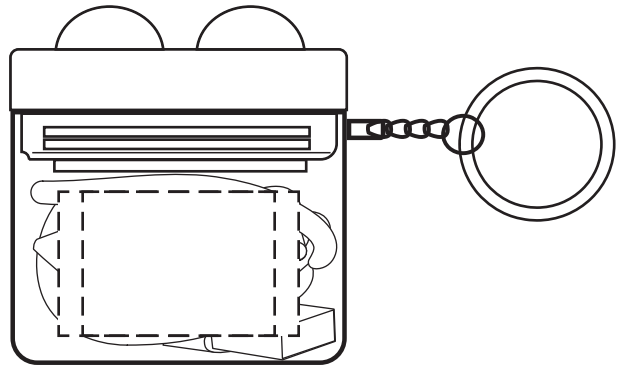

1" x 3/4"
PAD

1-1/4" x 3/4"
DIGITAL

ACTUAL SIZE

Push Pop Charging Cable
with Keyring & Screen Cleaner
EAC-PP26 - FRONT

ACTUAL SIZE

Push Pop Charging Cable
with Keyring & Screen Cleaner
EAC-PP26 - BACK

Item #	Description
EAC-PP26	Push Pop Charging Cable with Keyring & Screen Cleaner

Your artwork will be sized to max imprint area unless otherwise requested. Due to the orientation of some logos, your artwork may be sized smaller than the imprint area listed here or in the catalog to achieve a uniform, non-distorted imprint.