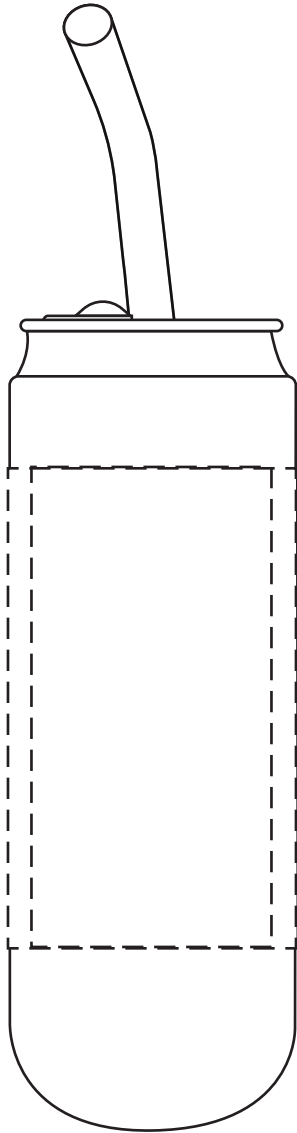

35% FOR VIEWING

3" x 5" Either Side (SCREEN) One Color Only 2-1/2" x 5" (DIGITAL or LASER ENGRAVE)

35% FOR VIEWING

9" x 5" Wrap w/ Gap (SCREEN) One Color Only OR (DIGITAL)

50% FOR VIEWING

Sirena 20 oz
Vacuum Insulated Tumbler with Straw
DWA-SI23 - FRONT

2-Sided Wrap (SCREEN) One Color Only

2-Sided Wrap (DIGITAL)

9-7/8" x 6-7/8" Seamless Wrap (DIGITAL)

Item #	Description
DWA-SI23	Sirena 20 oz Vacuum Insulated Tumbler with Straw

Your artwork will be sized to max imprint area unless otherwise requested. Due to the orientation of some logos, your artwork may be sized smaller than the imprint area listed here or in the catalog to achieve a uniform, non-distorted imprint.