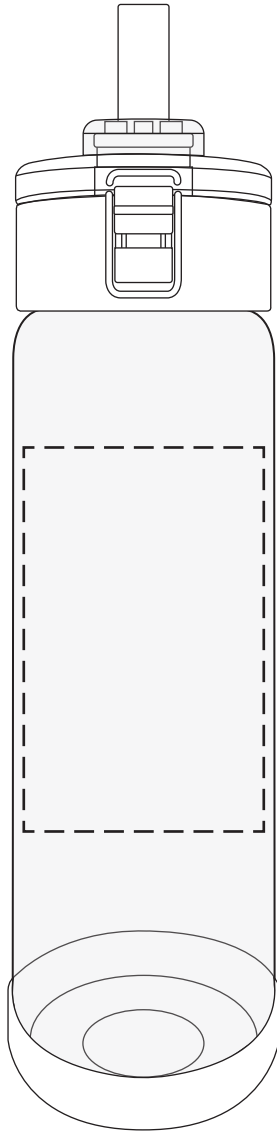

50% FOR VIEWING

Hector 22 oz Push-Button Glass Bottle
w/ Silicone Strap & Base
DWA-HE26

50% FOR VIEWING

7-1/2" x 5-1/2" Wrap with Gap

Item #	Description
DWA-HE26	Hector 22 oz Push-Button Glass Bottle w/ Silicone Strap & Base

Your artwork will be sized to max imprint area unless otherwise requested. Due to the orientation of some logos, your artwork may be sized smaller than the imprint area listed here or in the catalog to achieve a uniform, non-distorted imprint.