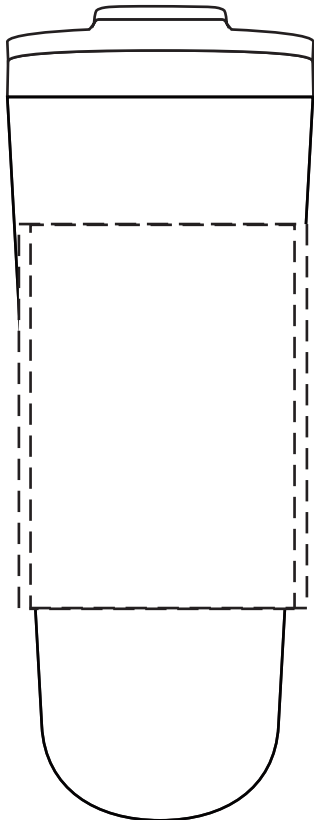

35% FOR VIEWING

3" x 4"

(SCREEN) One Color Only

2-3/4" x 4"

(DIGITAL)
or
(LASER ENGRAVE)

35% FOR VIEWING

7-1/2" x 4" Wrap w/ Gap (DIGITAL)

1" GAP

2-Sided Wrap (SCREEN) One Color Only

2-Sided Wrap (DIGITAL or LASER ENGRAVE)

50% FOR VIEWING

Greco 28 oz Stainless Steel Tumbler
DWA-GR22 - Front

10.81" x 7.56" Max Wrap (DIGITAL)

Item #	Description
DWA-GR22	Greco 28 oz Vacuum Insulated Stainless Steel Tumbler

Your artwork will be sized to max imprint area unless otherwise requested. Due to the orientation of some logos, your artwork may be sized smaller than the imprint area listed here or in the catalog to achieve a uniform, non-distorted imprint.