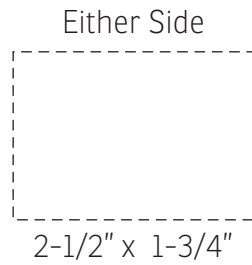

50% For Viewing

Cadet 9oz insulated
Stainless steel tumbler
DTM-CD19
Front_50% For Viewing

Item #	Description
DTM-CD19	Cadet 9oz Insulated Stainless Steel Tumbler
Your artwork will be sized to max imprint area unless otherwise requested. Due to the orientation of some logos, your artwork may be sized smaller than the imprint area listed here or in the catalog to achieve a uniform, non-distorted imprint.	