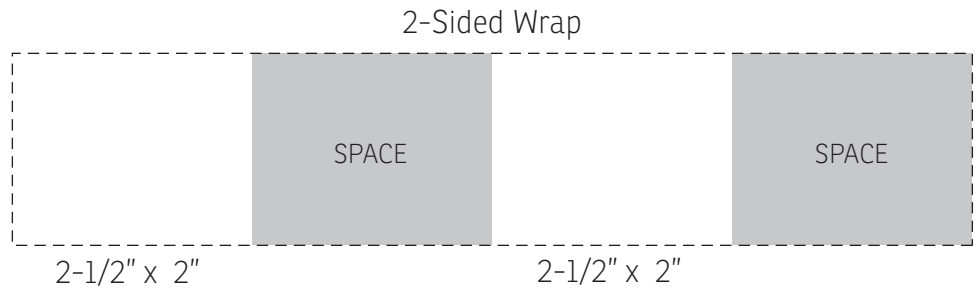

50% For Viewing

Cadet 9oz insulated
Stainless steel tumbler
DTM-CD19
Front_50% For Viewing

Item #	Description
DTM-CD19	Cadet 9oz Insulated Stainless Steel Tumbler
Your artwork will be sized to max imprint area unless otherwise requested. Due to the orientation of some logos, your artwork may be sized smaller than the imprint area listed here or in the catalog to achieve a uniform, non-distorted imprint.	