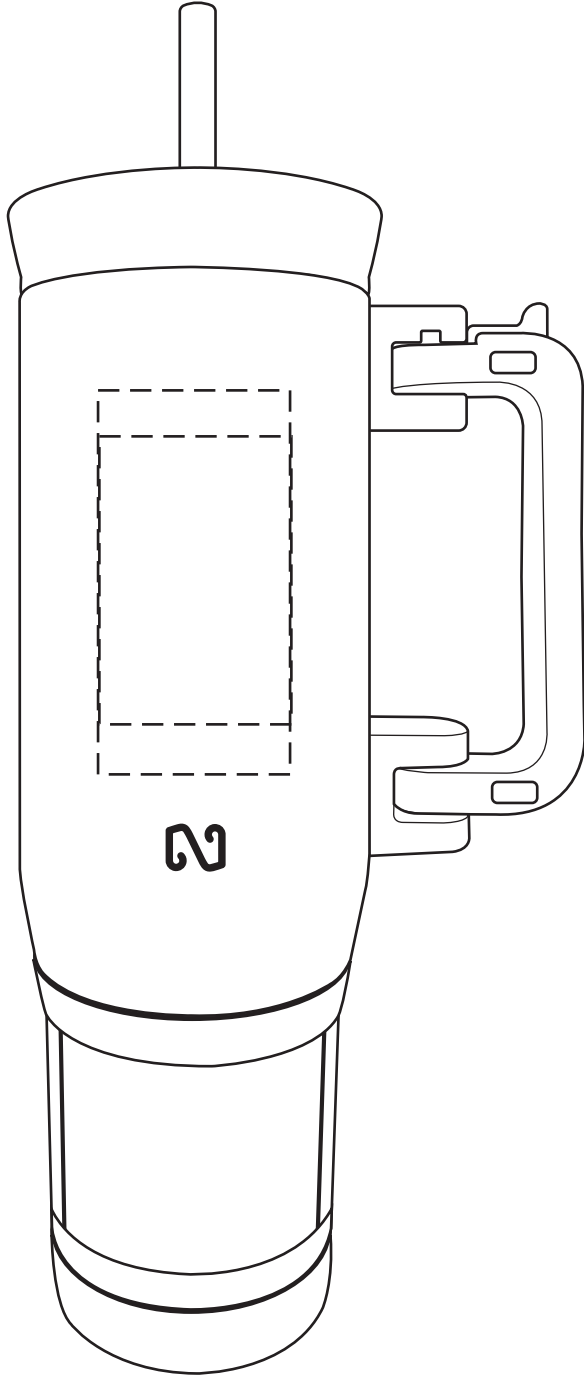

50% FOR VIEWING

NAYAD® Quest 23 oz
Stainless Steel Double-Wall Mug
with Foldable Handle & Snack Cup
DNM-QU25 - LEFT HANDED

2" x 4"

SCREEN or LASER ENGRAVE

2" x 3"

DIGITAL

Item #	Description
DNM-QU25	NAYAD® Quest 23 oz Stainless Steel Double-Wall Mug with Foldable Handle & Snack Cup

Your artwork will be sized to max imprint area unless otherwise requested. Due to the orientation of some logos, your artwork may be sized smaller than the imprint area listed here or in the catalog to achieve a uniform, non-distorted imprint.