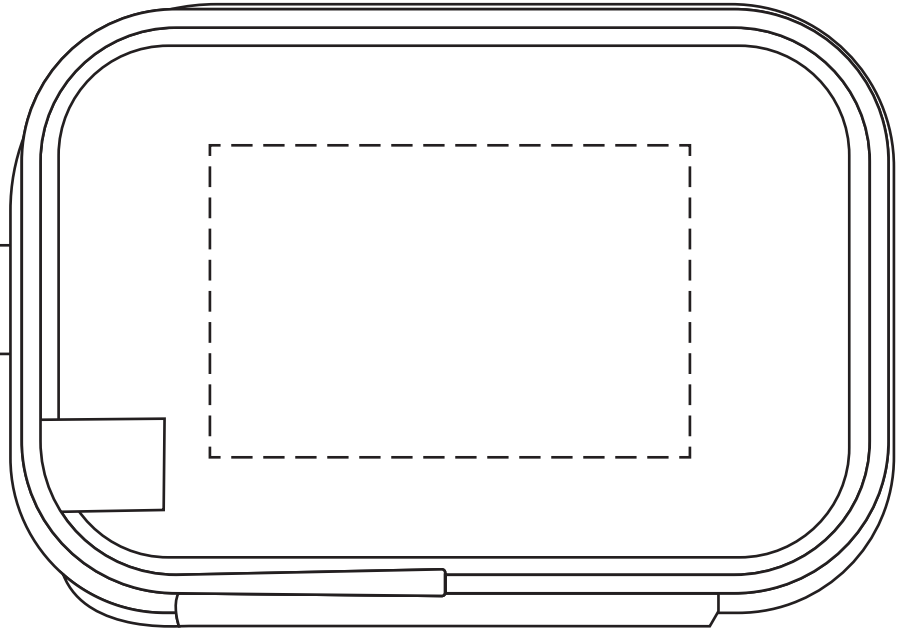

**50% FOR VIEWING**

5" x 3-1/4"  
LARGE BAG

**DEFAULT**

**50% FOR VIEWING**

AeroLOFT® Clear View 2 pc Travel Toiletry Bags  
ALB-TT26 - FRONT  
LARGE BAG

**50% FOR VIEWING**

4" x 2-3/4"  
SMALL BAG

**50% FOR VIEWING**

AeroLOFT® Clear View 2 pc Travel Toiletry Bags  
ALB-TT26 - FRONT  
SMALL BAG

Item #	Description
ALB-TT26	AeroLOFT® Clear View 2 pc Travel Toiletry Bags

Your artwork will be sized to max imprint area unless otherwise requested. Due to the orientation of some logos, your artwork may be sized smaller than the imprint area listed here or in the catalog to achieve a uniform, non-distorted imprint.