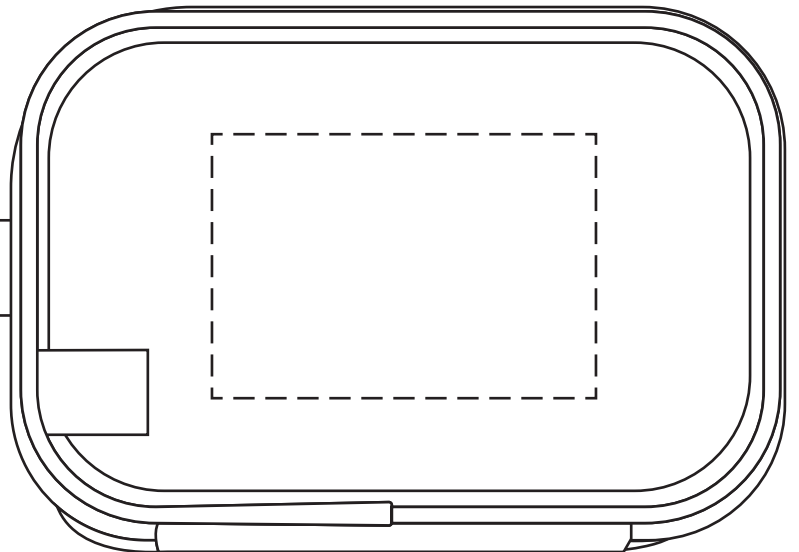

**50% FOR VIEWING**

5" x 3-1/4"  
LARGE BAG

**DEFAULT**

**50% FOR VIEWING**

AeroLOFT® Clear View 2 pc Travel Toiletry Bags  
ALB-TT26 - FRONT  
LARGE BAG

**50% FOR VIEWING**

4" x 2-3/4"  
SMALL BAG

**50% FOR VIEWING**

AeroLOFT® Clear View 2 pc Travel Toiletry Bags  
ALB-TT26 - FRONT  
SMALL BAG

Item #	Description
ALB-TT26	AeroLOFT® Clear View 2 pc Travel Toiletry Bags

Your artwork will be sized to max imprint area unless otherwise requested. Due to the orientation of some logos, your artwork may be sized smaller than the imprint area listed here or in the catalog to achieve a uniform, non-distorted imprint.